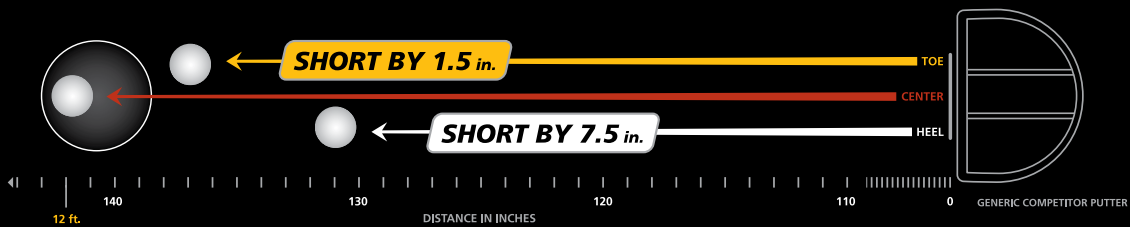

## Turns Bad Strokes into Good Putts

FEATURE	ADVANTAGE	BENEFIT
Steel wire-frame	Positions more weight on the perimeter	Boosts MOI for consistent distance on off-center hits
Light and strong aluminum core	Lower density material allows for mass re-distribution	
MWT™ with two movable weights	Permits the user to change the head weight	Customizable feel
AGSI+ Titanium face insert	Promotes forwardspin for smoother roll off the putterface	Increased directional and distance control

**Rossa** | ROSSA<sup>®</sup> MONZA<sup>®</sup> SPIDER PUTTER EXPLODED VIEW

**Rossa** | MORE STABILITY = CONSISTENT DISTANCE

ROSSA<sup>®</sup> MONZA<sup>®</sup> SPIDER PUTTER

COMPETITOR PUTTER

WARRANTY INFORMATION